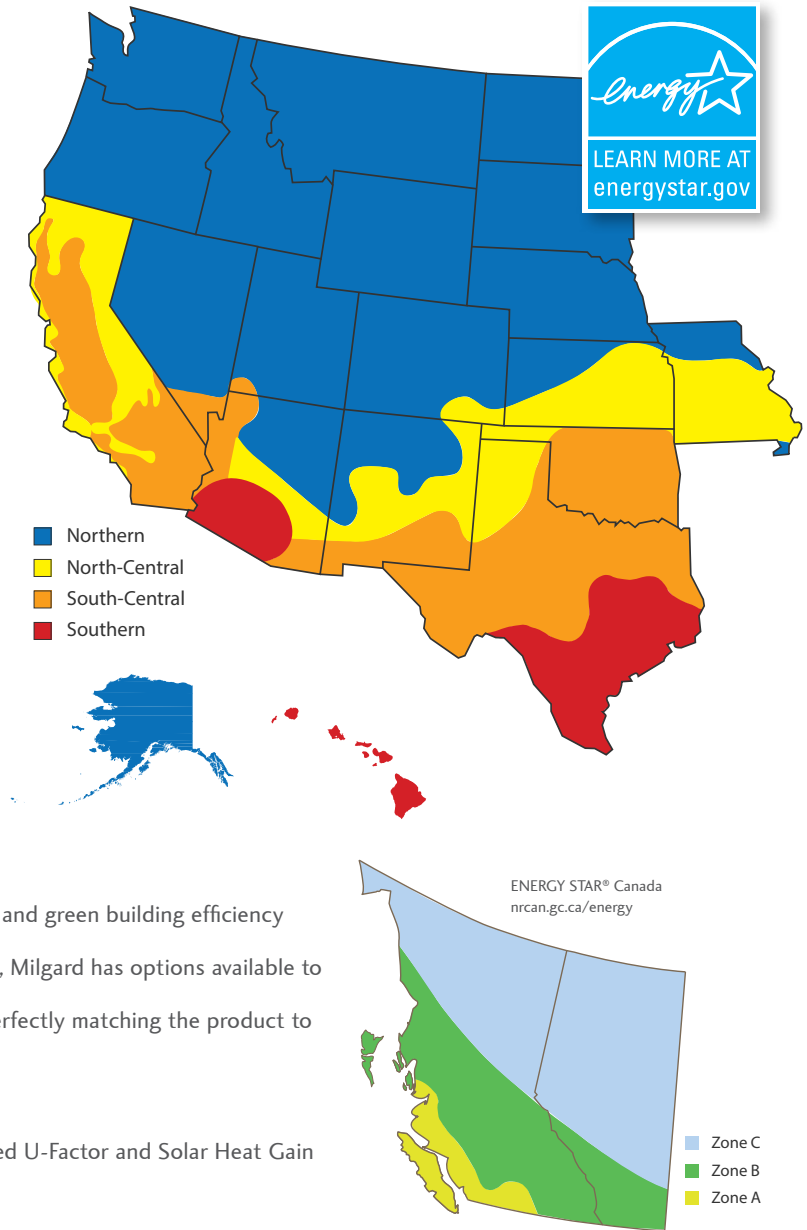

Milgard also offers high energy performance options for the ultimate in energy efficiency.

Zone	U-Factor	SHGC	Your energy efficient windows could include one or more of the following features based on your climate.
ENERGY STAR v5 Northern*	0.3	-	SunCoat® or SunCoatMAX®
ENERGY STAR v6 North-Central	0.3	0.4	EdgeGardMAX®
ENERGY STAR v6 South-Central	0.3	0.25	Argon or Krypton
ENERGY STAR v6 Southern	0.4	0.25	4th Surface
High Efficiency Package	0.27	0.32	Triple Glaze
R5	0.20		

*Energy Star V6 Northern goes into effect January 1, 2016