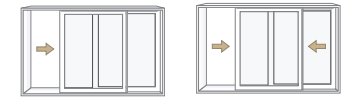

Single hung window

Casement window

Radius window

Horizontal sliding window

Radius window, French rail sliding door

Horizontal Slider

Double Horizontal Slider

(Half Vent) Min 2'0"x1'6" Max 6'0"x6'0"

Single Hung

Double Hung

Single Hung: Min 1'6"x2'0"
Max 4'0"x8'0"
Double Hung: Min 1'6"x3'0"
Max 4'0"x6'6"

Picture

Min 1'0" x 1'0" Max 8'0" x 6'0"

NOTE: Width x Height cannot exceed 48 sq. ft.

Bay

Min 3'0"x1'6" Max 8'0"x5'0"

Bow

Min 3'0"x1'0" Max 10'0"x5'0"

Radius

Min Max: varies based on window combination

Specialty Windows

Sliding Patio Doors

French rail sliding door

Standard sliding door with blinds between glass